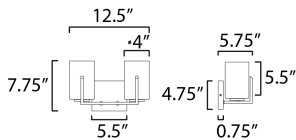

**MEASUREMENTS**

DIMENSION : 12.5" W x 7.75" H x 5.75" Ext  
 BACK PLATE : 5.5" W x 4.75" H x 5.5" HCO  
 HANGING WEIGHT : 2.7 lb

**LAMPING**

INPUT VOLTAGE : 120V  
 BULB : 2 x 60W Incandescent E26 Medium , 120W Total  
 BULB INCLUDED : (Not Included)  
 LIGHTING\_DIRECTION : Up/Down